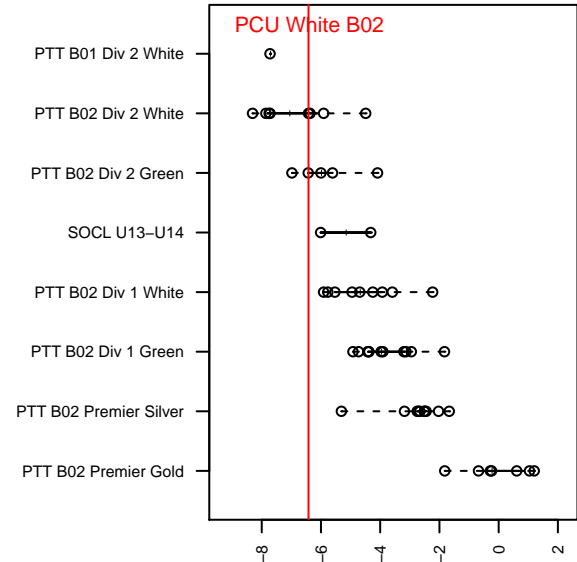

PCU White B02

Portland City United SC
 Portland, OR
 B02 total strength=608
 attack=0.67 defense=0.4
 fall league = PTT B02 Div 2 White
 spr league = Spr OYS B02 Div 2 White
 notes= Celtic

alt names used:
 PCU 02B White
 PCU 02B White
 PCU 02B White

Venues played:
 2015 PTT B02 Division 2 White
 2015 OYS Founders Cup B02
 2015 Spr OYS B02 Division 2 White

PCU White B02
 Dots are actual minus expected GF (blue circles) and GA (red triangles).
 Blue line is smoothed change in attack strength. Red is smoothed change in defense strength.

**attack and defense variance (black dot)
relative to other teams
and top 10 in region**

**attack and defense rating
relative to others at age
and all opponents in last 13 months**

Performance relative to 13 month average